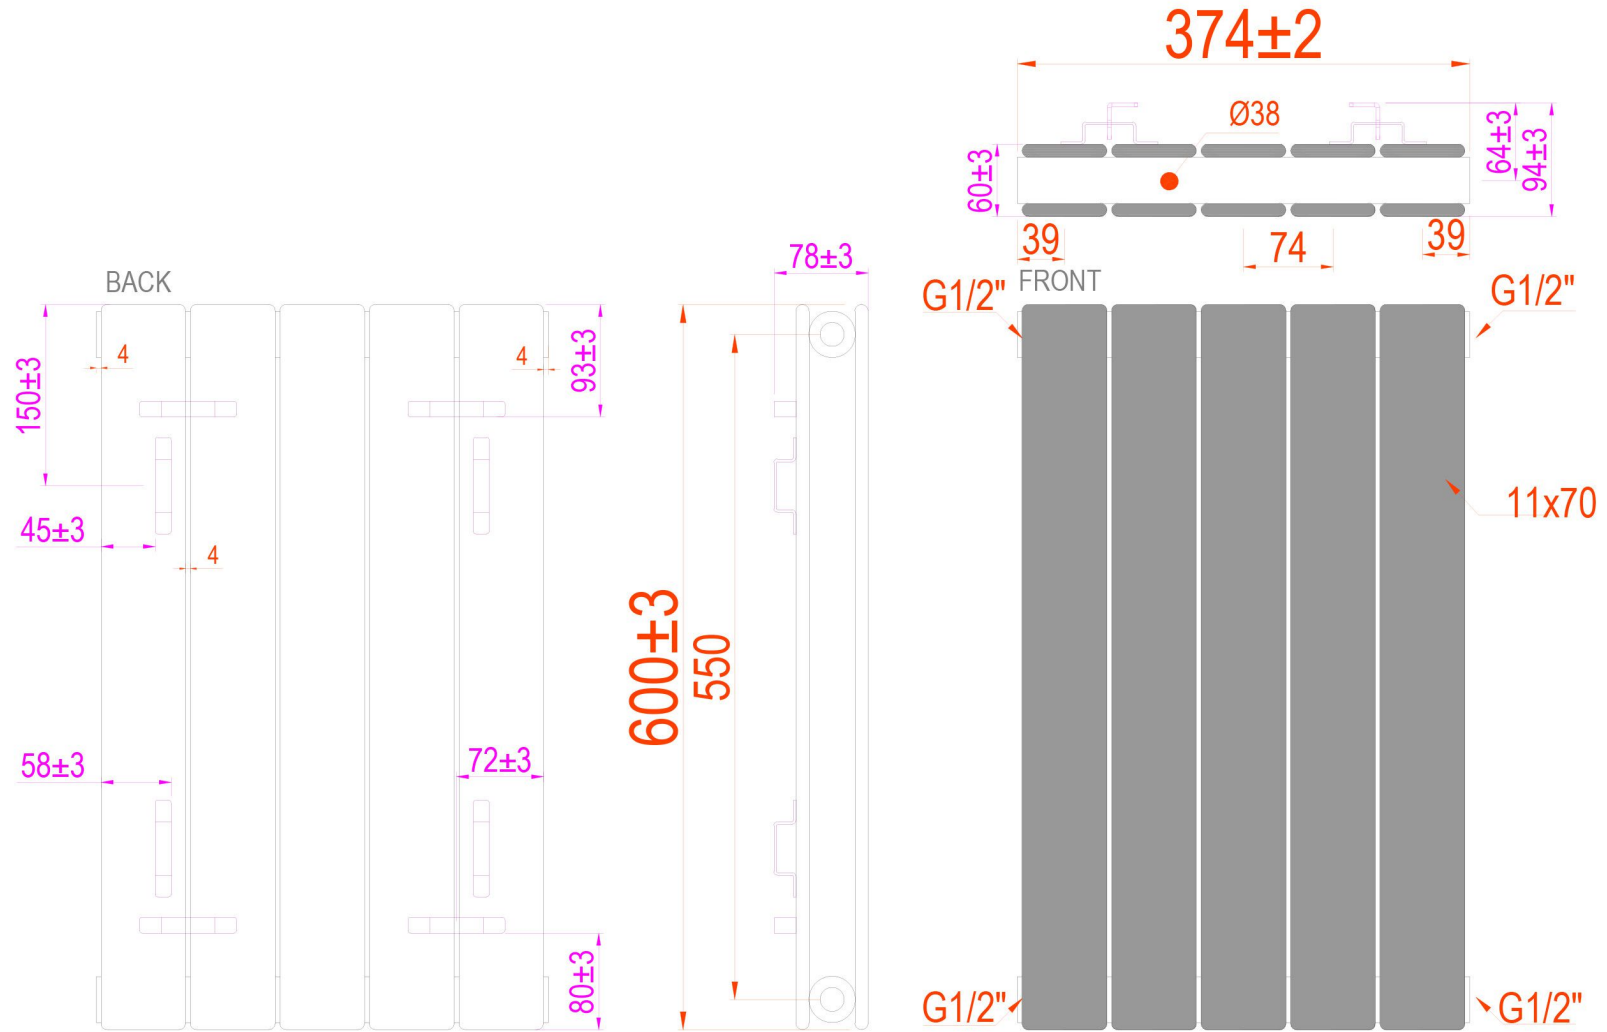

Addington II Type 20 Vertical/Horizontal 600 x 374mm.

Technical Drawing

Eastbrook 

Eastbrook Road, Gloucester GL4 3DB

Technical Helpline : 01452 317890

Mon - Fri / 8am - 5pm

Email : technical@eastbrookco.com